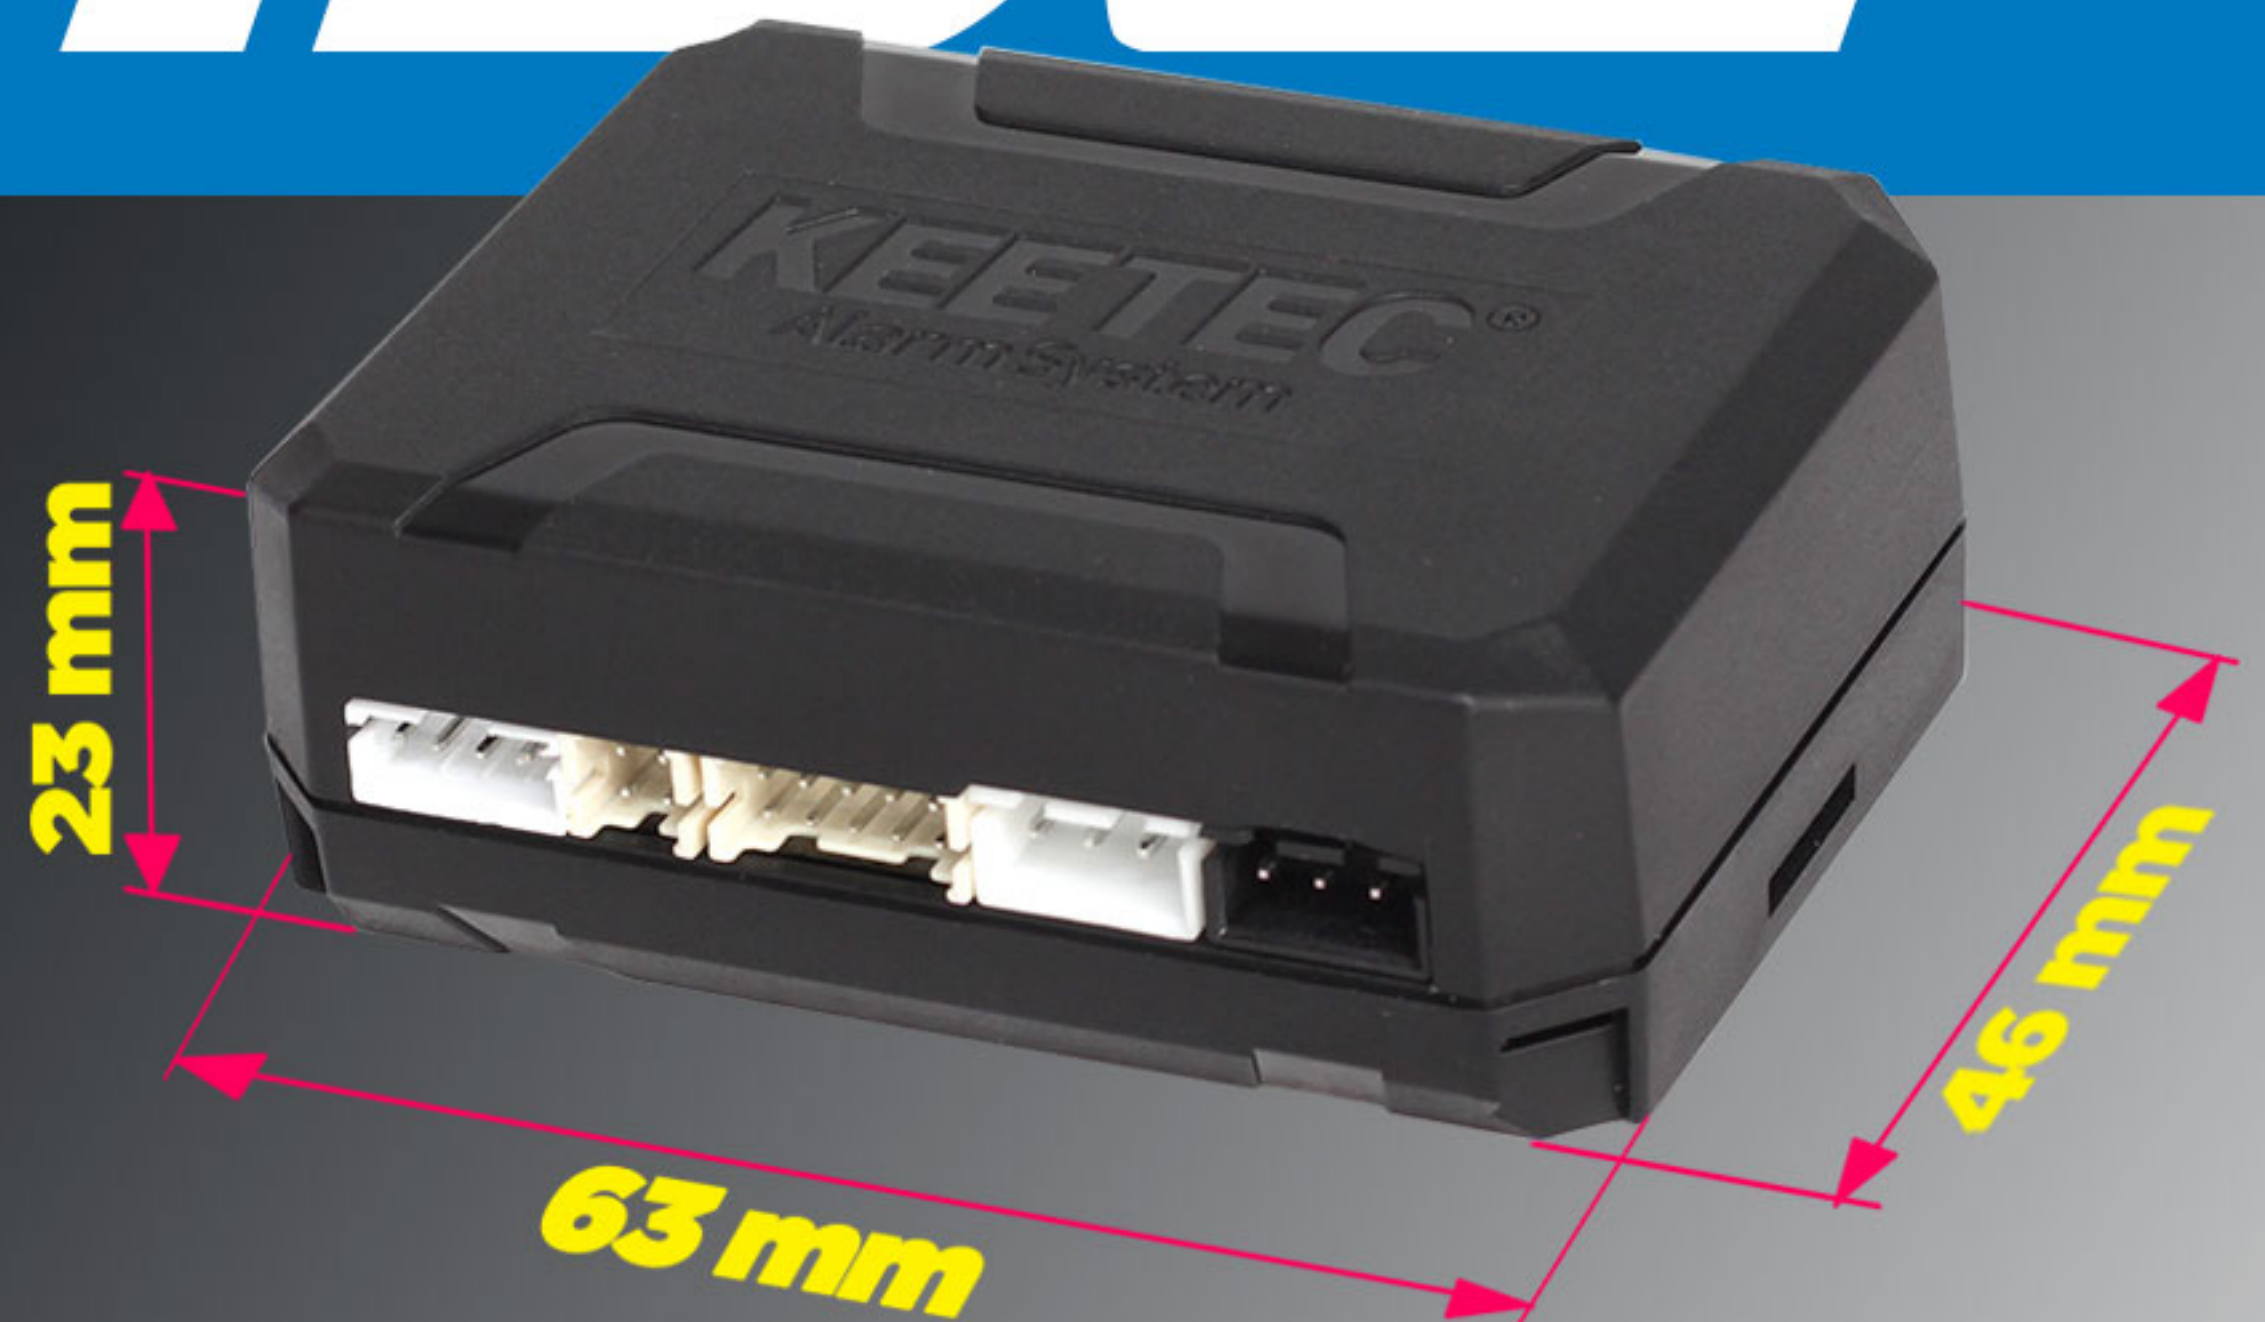

PROGRESS
CAN'T BE STOPPED!

KEETEC®

BLADE

The Brand New
CANBUS Alarm

KEETEC®

BLADE

PROTECTS YOUR VEHICLE

from theft as well as it guards its interior, hood and boot.

ADDITIONAL AUTHORIZATION

with a unique **PIN code** entered by the steering wheel buttons provides a **high level of protection**, especially for keyless vehicles.

KEETEC® BLADE

- **Intuitive PC program** for super simple programming
- **Settings wizard** for quick setup
- **Connection points** directly in the PC application
- **CAN BUS / ANALOG** connection
- **5 INPUT/OUTPUT wires** with modifiable logic
- Optional **connection with a sensor** (*tilt, ultrasonic, shock, microwave*)
- **12/24 V** vehicle support
- Optional **validation via steering wheel buttons**
- Power consumption **only 2 mA**